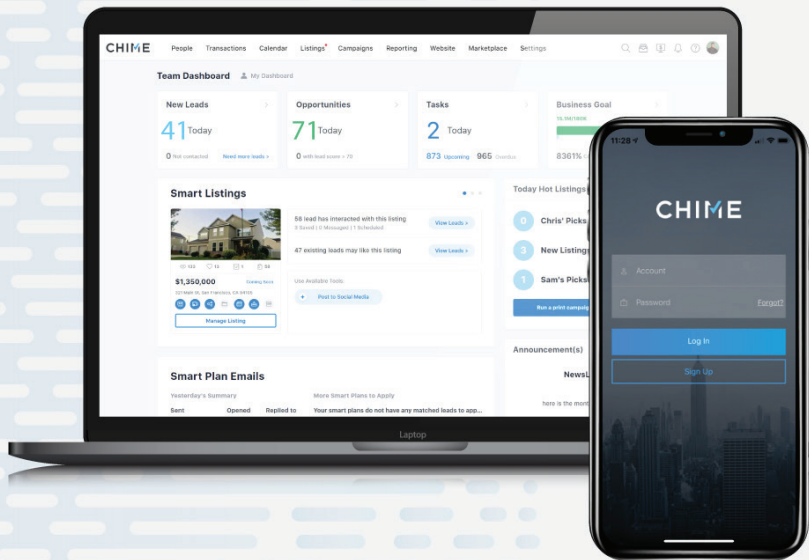

CHIME[®]

GET READY TO ACCELERATE YOUR BUSINESS GROWTH!

Samson Properties is partnering with Chime to bring you their award-winning, all-in-one CRM and Sales Acceleration platform!

Chime's AI-powered platform is loved by agents for its ease-of-use, and is specifically designed to help you close more deals faster.

SAMSON PROPERTIES

Automate marketing campaigns, boost your brand awareness, capture and convert more leads, all in ONE intuitive platform. Chime's innovative solution includes:

-  IDX Websites
-  CRM w/Sales Acceleration
-  SMART Marketing Automation
-  Dynamic Lead Scoring
-  AI Assistant
-  Social Media Marketing
-  Listing Tools