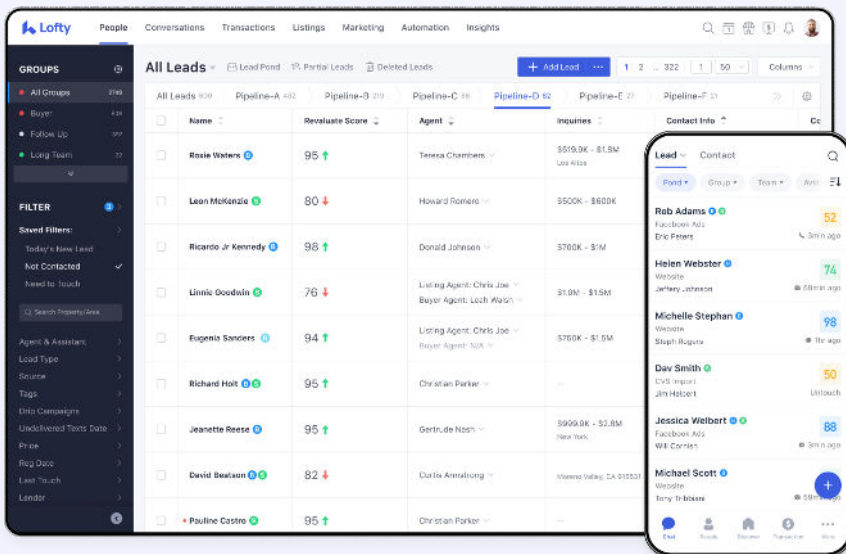

GET READY TO ACCELERATE YOUR BUSINESS GROWTH!

Automate marketing campaigns, boost your brand awareness, capture and convert more leads, all in ONE intuitive platform.

SAMSON PROPERTIES

Automate marketing campaigns, boost your brand awareness, capture and convert more leads, all in ONE intuitive platform. Chime's innovative solution includes:

-  IDX Websites
-  CRM w/Sales Acceleration
-  SMART Marketing Automation
-  Dynamic Lead Scoring
-  AI Assistant
-  Social Media Marketing
-  Listing Tools